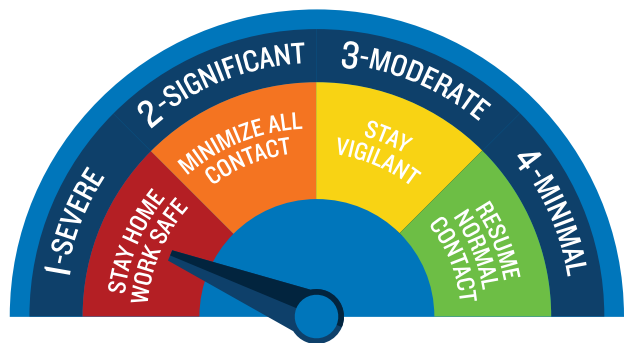

# ATTENTION

Greetings Guests,

In an abundance of caution, effective 7/22/2020 The Cove will not allow admission to guests coming from high-risk Texas counties. This list currently includes the following counties:

- **Harris & Fort Bend (Houston)**
- **Travis (Austin)**

**COVID-19 THREAT LEVEL**

We apologize for any inconvenience this may cause as we endeavor to protect our staff and guests.